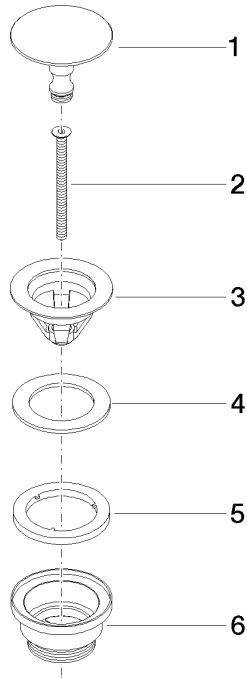

Basin Waste without press-closing 1 1/4" - Brushed Dark Platinum

IMO

10 126 970

Fits: IMO, LULU, MADISON, MEM, TARA,
CL.1, LISSÉ, VAIA, META, CYO

	Brushed Dark Platinum	10 126 970-99
	Chrome	10 126 970-00
	Brushed Platinum	10 126 970-06
	Platinum	10 126 970-08
	Durabross (23kt Gold)	10 126 970-09
	Dark Chrome	10 126 970-19
	Light Gold	10 126 970-26
	Brushed Light Gold	10 126 970-27
	Brushed Durabross (23kt Gold)	10 126 970-28
	Matte Black	10 126 970-33
	Brushed Bronze	10 126 970-42
	Brushed Champagne (22kt Gold)	10 126 970-46
	Champagne (22kt Gold)	10 126 970-47
	Brushed Chrome	10 126 970-93

Basin Waste without press-closing 1 1/4" - Brushed Dark Platinum

IMO

10 126 970

Only suitable for sinks without an overflow.

10 126 970

mm [inches]

10 126 970

Parts for other finishes can be found here: [Chrome](#)

Spare parts list

No.	Item Number	Name	Quantity used	Delivery time
1	09 31 20 097-99	plug	1	30
2	09 30 30 179 90	screw	1	2
3	09 11 01 038-99	cup	1	30
4	09 14 05 061 90	seal	1	2
5	09 14 03 153 90	seal	1	2
6	09 11 10 156-99	connection	1	30